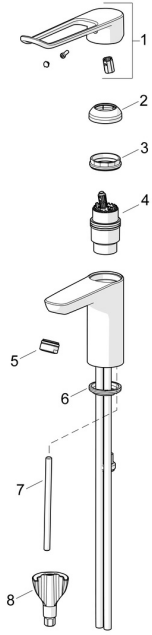

EAN: 4057304018862
static.hansa.com/45022185

Spare parts

SP45012185

	Name	Code
01	Long lever, L=180 Chrome	45240005
02	Covering cap Chrome	59914478
03	Tightening nut, M42x1.5, SW 38	59914128
04	Cartridge, 4.0 Classic	59914129
05	Aerator, M24x1 STD PL HC A Laminar (2013-) Chrome	59914054
06	Bottom seal	59914591
07	Fixing screw, M8x1, L=130	59914474
08	Fixing set	59914475