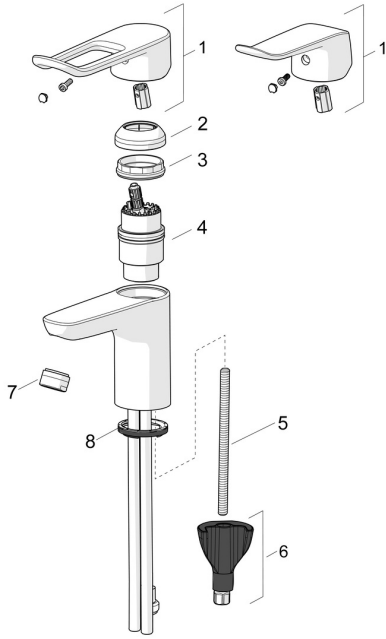

EAN: 4057304013089
static.hansa.com/45022183

Spare parts

SP45022186

	Name	Code
01	Lever, L=136 Chrome	59914719
01	Long lever, L=162 Chrome	59914716
02	Covering cap Chrome	59914478
03	Tightening nut, M42x1.5, SW 38	59914128
04	Cartridge, 4.0 Classic	59914129
05	Fixing screw, M8x1, L=130	59914474
06	Fixing set	59914475
07	Aerator, M24x1, 6 l/min Chrome	59914476
07	Aerator, M24x1 STD PL HC A Laminar (2013-) Chrome	59914054
08	Bottom seal	59914591
N.I.	Pop-up waste, (2019-) Chrome	59914764
N.I.	Shower hose, L=1750 Satin	54120300
N.I.	Hand shower holder Chrome	04430100
N.I.	Bidetta hand shower Chrome	59914162