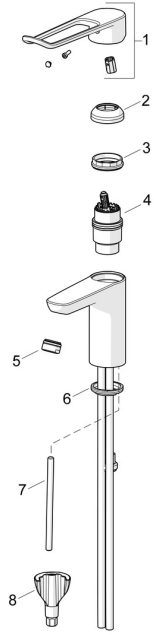

## Spare parts

### SP45012185

	Name	Code
01	Long lever, L=180 Chrome	45240005
02	Covering cap Chrome	59914478
03	Tightening nut, M42x1.5, SW 38	59914128
04	Cartridge, 4.0 Classic	59914129
05	Aerator, M24x1 STD PL HC A Laminar (2013-) Chrome	59914054
06	Bottom seal	59914591
07	Fixing screw, M8x1, L=130	59914474
08	Fixing set	59914475