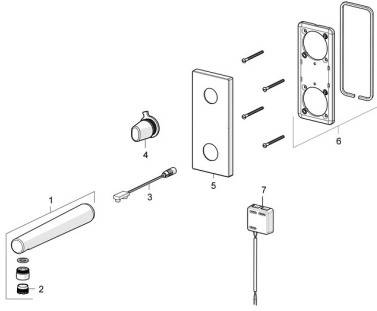

EAN: 4015474277892
static.hansa.com/44912010

Spare parts

SP44912010

	Name	Code
1	Spout, 44922010 Chrome	59914519
1	Spout, 44912010 Chrome	59914355
2	Aerator and key, M18.5x1 Z	59914102
3	Sensor, 6 V	59914356
4	Temperature control handle Chrome	59914357
5	Cover plate Chrome	59914358
6	Cover plate holder	59913697
7	Control unit, 12 V	59914359