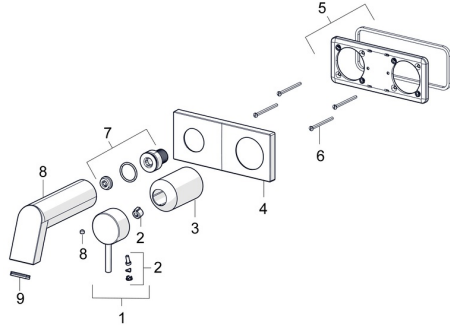

EAN: 4057304014789
static.hansa.com/44902183

Spare parts

SP44902183

	Name	Code
01	Lever Chrome	1006310V
02	Symbol plug	59914573
03	Cover sleeve Chrome	59914572
04	Cover flange, 175x75 mm Chrome	59913868
05	Cover plate holder	59913697
06	Screw, M4x55	59913698
07	Threaded sleeve, G1/2, SW12	59913867
08	Spout, L=160 Chrome	59913174
09	Aerator	59913082