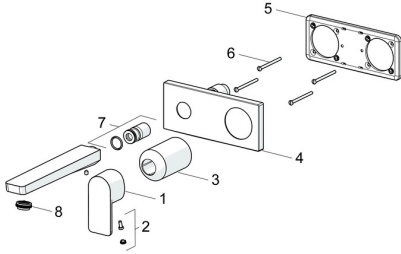

EAN: 4057304015236
static.hansa.com/44902173

Spare parts

SP44902173

	Name	Code
01	Lever Chrome	1009774V
02	Symbol plug	59914573
03	Cover sleeve Chrome	59914572
04	Cover plate, 175x75 Chrome	59913866
05	Cover plate holder	59913697
06	Screw, M4x55	59913698
07	Threaded sleeve, G1/2	59913865
08	Aerator, M24x1 HC SSR-STD	59914015