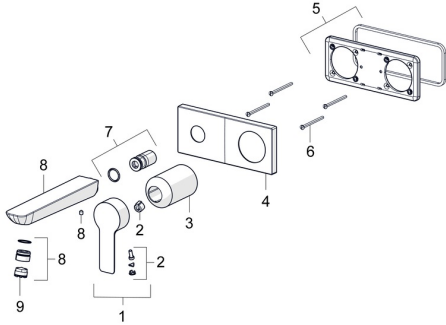

EAN: 4057304014772
static.hansa.com/44892183

Reserveonderdelen

SP44892183

| | Naam | Code |
|----|---------------------------|----------|
| 01 | Hendel Chroom | 1004277V |
| 02 | Sierdop | 59914573 |
| 03 | Rosassen Chroom | 59914572 |
| 04 | Afdekplaat, 175x75 Chroom | 59913866 |
| 05 | Cover plate holder | 59913697 |
| 06 | Schroef, M4x55 | 59913698 |
| 07 | Schroefmof, G1/2 | 59913865 |
| 08 | Uitloop, L=180 Chroom | 59913730 |
| 09 | Mousseur, M18.5x1, TJ | 59913366 |