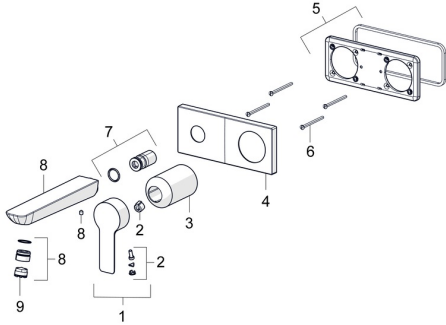

EAN: 4057304014772
static.hansa.com/44892183

Spare parts

SP44892183

	Name	Code
01	Lever Chrome	1004277V
02	Symbol plug	59914573
03	Cover sleeve Chrome	59914572
04	Cover plate, 175x75 Chrome	59913866
05	Cover plate holder	59913697
06	Screw, M4x55	59913698
07	Threaded sleeve, G1/2	59913865
08	Spout, L=180 Chrome	59913730
09	Aerator, M18.5x1, TJ	59913366