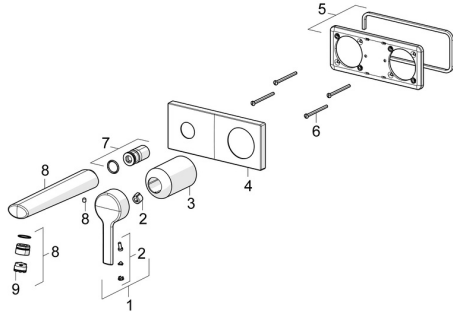

EAN: 4057304014796
static.hansa.com/44882183

Spare parts

SP44882183

	Name	Code
01	Lever Chrome	1004279V
02	Symbol plug	59914573
03	Cover sleeve Chrome	59914572
04	Cover plate, 175x75 Chrome	59913866
05	Cover plate holder	59913697
06	Screw, M4x55	59913698
07	Threaded sleeve, G1/2	59913865
08	Spout, L=180 Chrome	59913765
09	Aerator, M18.5x1, TJ	59913366