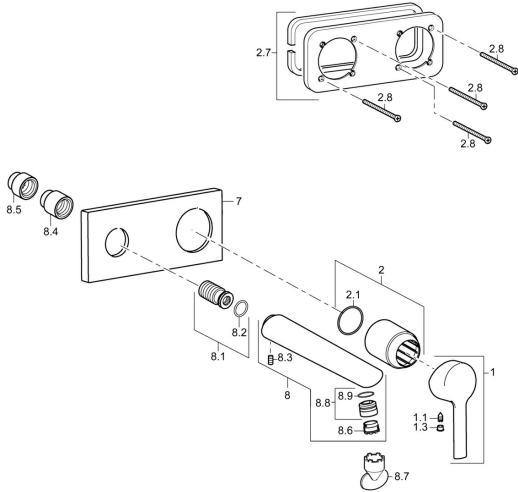

EAN: 4015474256958
static.hansa.com/44882103

Parti di ricambio

SP44882103

	Nome	Codice
1	Leva Cromo	59913761
1.1	Screw, M5x8, SW2.5	59904755
1.3	Tappo Grigio	59912112
2	Rosetta Cromo	59912511
2.1	O-ring, 41x3	59913215
2.7	Cover plate holder	59913697
2.8	Screw, M4x55	59913698
7	Piastra, 175x75 Cromo	59913866
8	Bocca, L=180 Cromo	59913765
8.1	Bussola filettata, G1/2	59913865
8.3	Screw, M5x6, SW2.5	59912617
8.4	Kit viti per prolunga, G1/2, SW12, 20 mm	59913864
8.5	Kit viti per prolunga, G1/2, SW12, 15 mm	59913863
8.6	Aeratore, M18.5x1, TJ	59913366
8.7	Chiave per aeratore, M18.5	59913367
8.8	Fitting ring for aerator Cromo	59913654