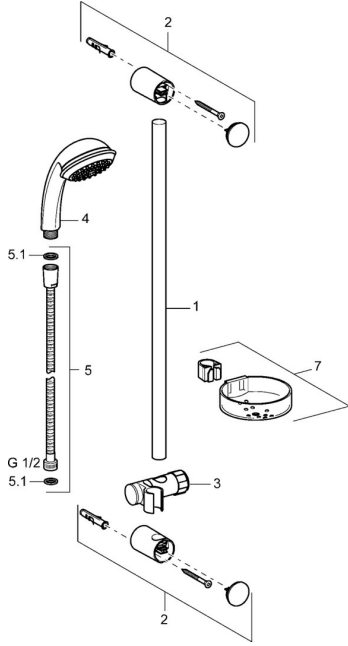

EAN: 4015474127975
static.hansa.com/44780220

Spare parts

SP44670110

	Name		Code
2	Wall support Chrome	Discontinued	59912599
3	Slide for shower rail, d 22 mm		59912595
4	Hand shower Chrome	Discontinued	44610100
4	Hand shower Chrome	Discontinued	44630100
4	Hand shower Chrome	Discontinued	44620100
5	Shower hose, L=1750 Chrome		59912596
5.1	Gasket ring, d 21x12x2		59912304
7	Soap tray		59912598
N.I.	Protective cap	Discontinued	59913901
N.I.	Spacer sleeve	Discontinued	59913951