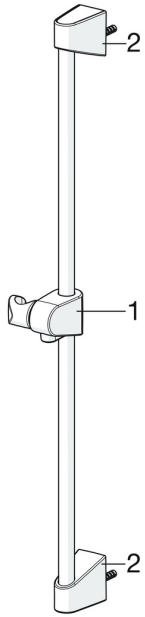

EAN: 4057304002465
static.hansa.com/44780213

Spare parts

SP44780211

	Name	Code
01	Slide for shower rail Chrome	59914392
02	Wall bracket Chrome	59914393