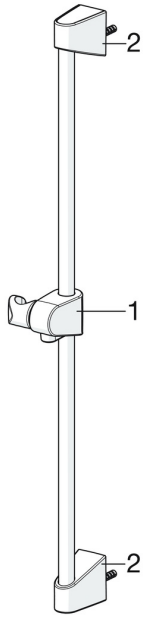

EAN: 4057304002458
static.hansa.com/44780211

Spare parts

SP44780211

	Name	Code
01	Slide for shower rail Chrome	59914392
02	Wall bracket Chrome	59914393