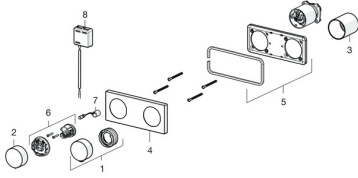

EAN: 4015474277946
static.hansa.com/44739503
Spare parts

SP44739503

	Name	Code
1	Temperature control handle Chrome	59914360
2	Flow control handle Chrome	59914361
3	Bushing	59914362
4	Cover plate Chrome Discontinued	59914367
5	Cover plate holder	59913697
6	Screw, M4x55	59913698
7	Control unit, 3 V	59914365
8	Solenoid valve	59914366
9	Control unit, 12 V	59914359
10	Transformer, 230/12 VDC 1A	64990100
N.I.	Raising kit	59914368
N.I.	Temperature adjustment limiter	59914426