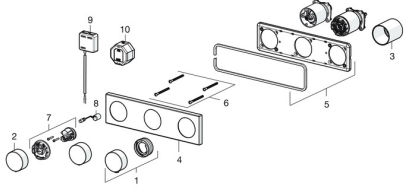

EAN: 4015474277915
static.hansa.com/44729503
Spare parts

SP44729503

| | Name | Code |
|------|--|----------|
| 1 | Temperature control handle Chrome | 59914360 |
| 2 | Flow control handle Chrome | 59914361 |
| 3 | Bushing | 59914362 |
| 4 | Cover plate Chrome Discontinued | 59914363 |
| 5 | Cover plate holder Discontinued | 59914364 |
| 6 | Screw, M4x55 | 59913698 |
| 7 | Control unit, 3 V | 59914365 |
| 8 | Solenoid valve | 59914366 |
| 9 | Control unit, 12 V | 59914359 |
| 10 | Transformer, 230/12 VDC 1A | 64990100 |
| N.I. | Temperature adjustment limiter | 59914426 |
| N.I. | Raising kit | 59914368 |