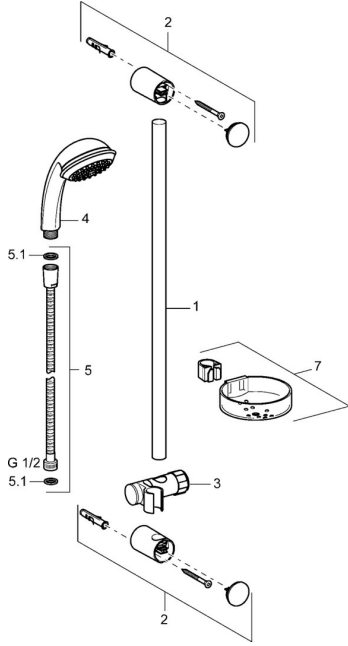

EAN: 4015474160958
static.hansa.com/44710200

Spare parts

SP44670110

	Name		Code
2	Wall support Chrome	Discontinued	59912599
3	Slide for shower rail, d 22 mm		59912595
4	Hand shower Chrome	Discontinued	44610100
4	Hand shower Chrome	Discontinued	44630100
4	Hand shower Chrome	Discontinued	44620100
5	Shower hose, L=1750 Chrome		59912596
5.1	Gasket ring, d 21x12x2		59912304
7	Soap tray		59912598
N.I.	Protective cap	Discontinued	59913901
N.I.	Spacer sleeve	Discontinued	59913951