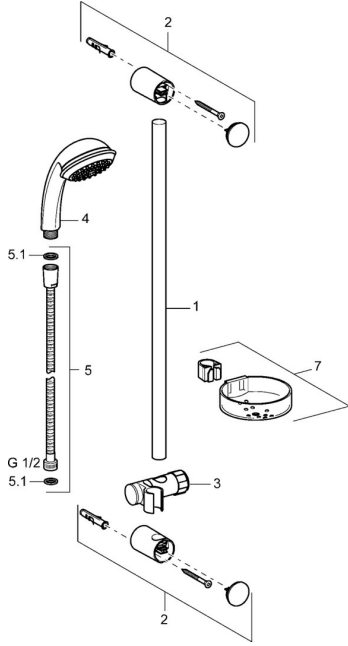

## Spare parts

### SP44670110

	Name		Code
2	Wall support Chrome	Discontinued	59912599
3	Slide for shower rail, d 22 mm		59912595
4	Hand shower Chrome	Discontinued	44610100
4	Hand shower Chrome	Discontinued	44630100
4	Hand shower Chrome	Discontinued	44620100
5	Shower hose, L=1750 Chrome		59912596
5.1	Gasket ring, d 21x12x2		59912304
7	Soap tray		59912598
N.I.	Protective cap	Discontinued	59913901
N.I.	Spacer sleeve	Discontinued	59913951