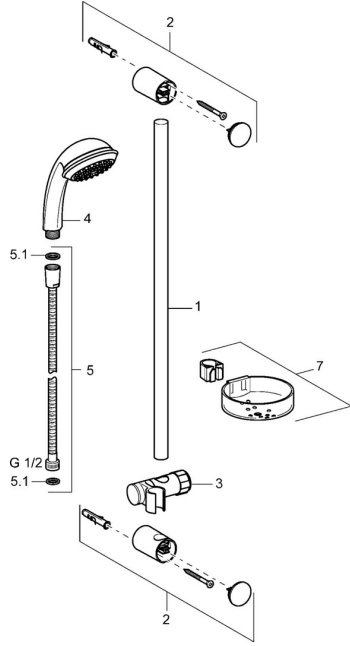

## Spare parts

### SP44670110

	Name		Code
2	Wall support Chrome	Discontinued	59912599
3	Slide for shower rail, d 22 mm		59912595
4	Hand shower Chrome	Discontinued	44610100
4	Hand shower Chrome	Discontinued	44630100
4	Hand shower Chrome	Discontinued	44620100
5	Shower hose, L=1750 Chrome		59912596
5.1	Gasket ring, d 21x12x2		59912304
7	Soap tray		59912598
N.I.	Protective cap	Discontinued	59913901
N.I.	Spacer sleeve	Discontinued	59913951