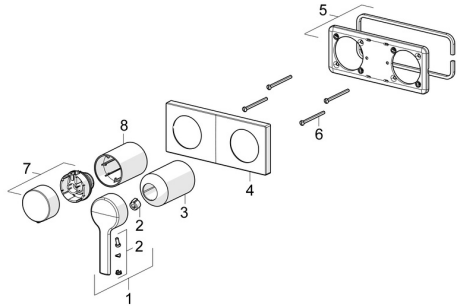

EAN: 4057304014840
static.hansa.com/44599583

Spare parts

SP44599583

	Name	Code
01	Lever Chrome	1004279V
02	Symbol plug	59914573
03	Cover sleeve Chrome	59914572
04	Cover plate Chrome Discontinued	59914702
05	Cover plate holder	59913697
06	Screw, M4x55	59913698
07	Flow control handle Chrome Discontinued	59914703
08	Cover sleeve Chrome	59914671