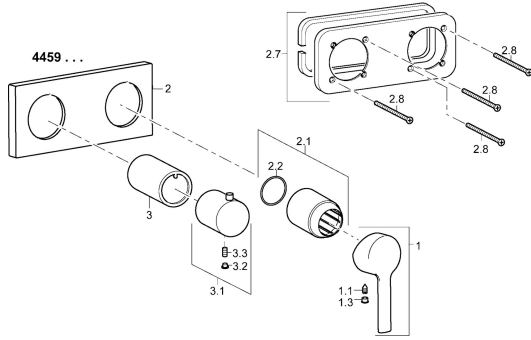

EAN: 4015474252356
static.hansa.com/44599503

Spare parts

SP44599503

	Name	Code
1	Lever Chrome	59913761
1.1	Screw, M5x8, SW2.5	59904755
1.3	Cover plug Chrome	59913762
2	Cover plate, 175x75 Chrome	59913734
2.1	Cover sleeve Chrome	59912511
2.2	O-ring, 41x3	59913215
2.7	Cover plate holder	59913697
2.8	Screw, M4x55	59913698
3	Bushing Chrome	59913702
3.1	Handle Chrome	59913724
3.2	Cover plug Chrome	59911840
3.3	Screw, M5x6, SW2.5	59912617
N.I.	Raising kit, 20 mm	59913591