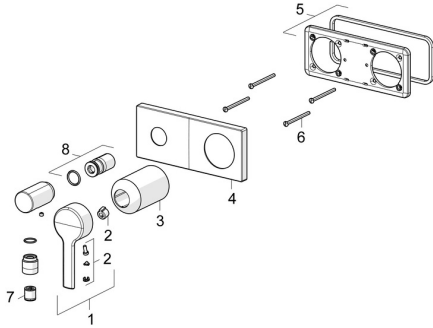

EAN: 4057304014833
static.hansa.com/44589583

Spare parts

SP44589583

	Name	Code
01	Lever Chrome	1004279V
02	Symbol plug	59914573
03	Cover sleeve Chrome	59914572
04	Cover plate, 175x75 Chrome	59913866
05	Cover plate holder	59913697
06	Screw, M4x55	59913698
07	Non-return valve	59905714
08	Threaded sleeve, G1/2	59913865