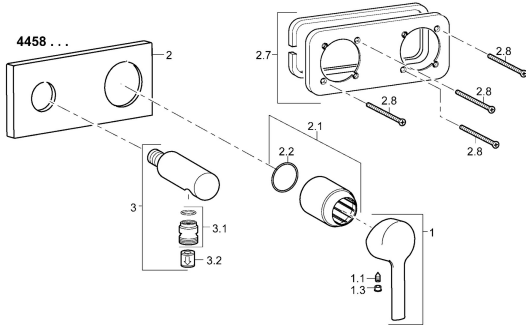

EAN: 4015474252325
static.hansa.com/44589503

Spare parts

SP44589503

	Name	Code
1	Lever Chrome	59913761
1.1	Screw, M5x8, SW2.5	59904755
1.3	Cover plug Chrome	59913762
2	Cover flange, 175x75 mm Chrome Discontinued	59913733
2.1	Cover sleeve Chrome	59912511
2.2	O-ring, 41x3	59913215
2.7	Cover plate holder	59913697
2.8	Screw, M4x55	59913698
3	Wall coupling Chrome Discontinued	59913700
3.1	Thread nipple, G1/2xM18x1	59911384
3.2	Non-return valve	59905714
N.I.	Raising kit, 20 mm	59913590