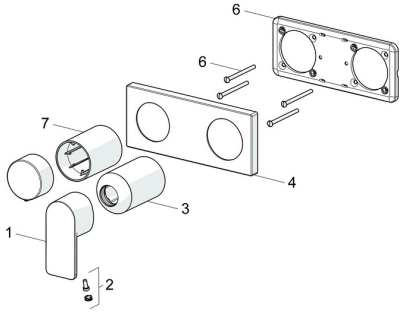

EAN: 4057304015298
static.hansa.com/44579573

Spare parts

SP44579573

	Name	Code
01	Lever Chrome	1009774V
02	Symbol plug	59914573
03	Cover sleeve Chrome	59914572
04	Cover plate, 175x75 Chrome	59913734
05	Cover plate holder	59913697
06	Screw, M4x55	59913698
07	Cover sleeve Chrome	59914671