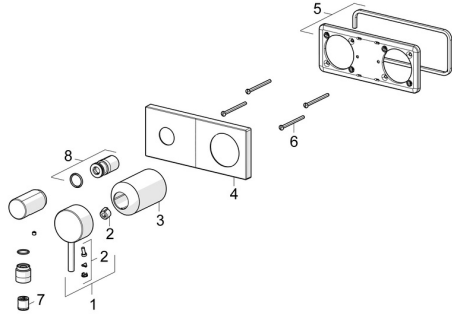

EAN: 4057304014819
static.hansa.com/44569583

Spare parts

SP44569583

	Name	Code
01	Lever Chrome	1006310V
02	Symbol plug	59914573
03	Cover sleeve Chrome	59914572
04	Cover plate, 175x75 Chrome	59913866
05	Cover plate holder	59913697
06	Screw, M4x55	59913698
07	Non-return valve	59905714
08	Threaded sleeve, G1/2	59913865