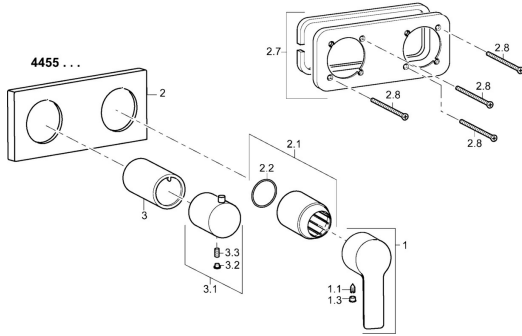

EAN: 4015474231641
static.hansa.com/44559503

Spare parts

SP44559503

	Name	Code
1	Lever Chrome	59913650
1.1	Screw, M5x8, SW2.5	59904755
1.3	Symbol plug Grey	59912112
2	Cover plate, 175x75 Chrome	59913734
2.1	Cover sleeve Chrome	59912511
2.2	O-ring, 41x3	59913215
2.7	Cover plate holder	59913697
2.8	Screw, M4x55	59913698
3	Bushing Chrome	59913702
3.1	Handle Chrome	59913724
3.2	Cover plug Chrome	59911840
3.3	Screw, M5x6, SW2.5	59912617
N.I.	Raising kit, 20 mm	59913591