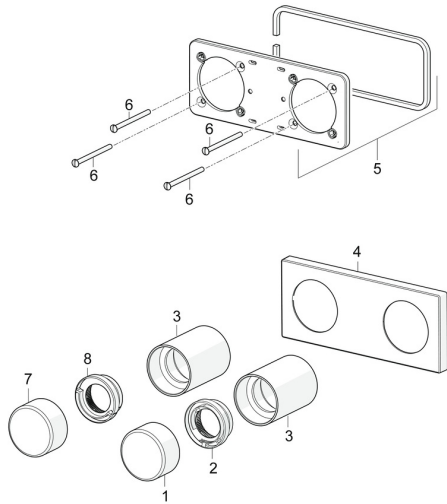

EAN: 4057304007262
static.hansa.com/44539583

Spare parts

SP44529583

	Name	Code
01	Temperature control handle Chrome	59914704
02	Temperature adjustment limiter	59914705
03	Cover sleeve Chrome	59914671
04	Cover plate Chrome Discontinued	59914702
05	Cover plate holder	59913697
06	Screw, M4x55	59913698
07	Flow control handle, (4453) Chrome Discontinued	59914707
07	Flow control handle, (4452) Chrome Discontinued	59914706
08	Flow limiter Discontinued	59914708