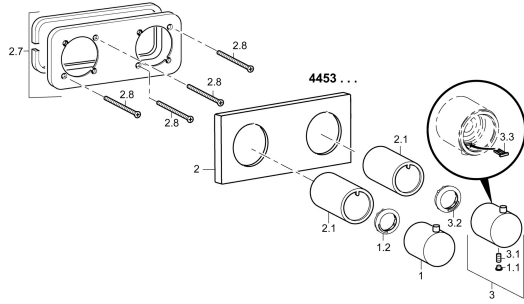

EAN: 4015474203235
static.hansa.com/44539503

Spare parts

SP44539503

	Name	Code
1	Flow control handle Chrome	59913705
1.1	Cover plug Chrome	59911840
1.2	Adjusting ring	59913466
2	Cover plate, 175x75 Chrome	59913703
2.1	Bushing Chrome	59913702
2.7	Cover plate holder	59913697
2.8	Screw, M4x55	59913698
3	Temperature control handle Chrome	59913704
3.1	Screw, M5x6, SW2.5	59912617
3.2	Temperature adjustment limiter	59913465
3.3	Wall hanger	59913464
N.I.	Raising kit, 20 mm	59913592