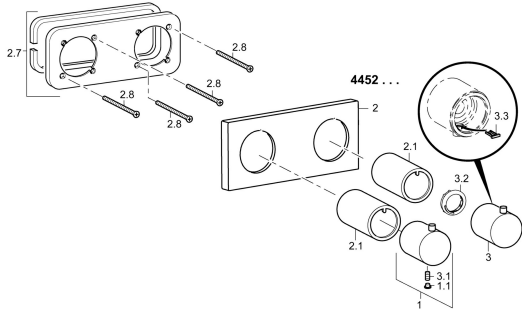

EAN: 4015474203020
static.hansa.com/44529503

Spare parts

SP44529503

	Name	Code
1	Flow control handle Chrome	59913701
1.1	Cover plug Chrome	59911840
2	Cover plate, 175x75 Chrome	59913703
2.1	Bushing Chrome	59913702
2.7	Cover plate holder	59913697
2.8	Screw, M4x55	59913698
3	Temperature control handle Chrome	59913704
3.1	Screw, M5x6, SW2.5	59912617
3.2	Temperature adjustment limiter	59913465
3.3	Wall hanger	59913464
N.I.	Raising kit, 20 mm	59913592