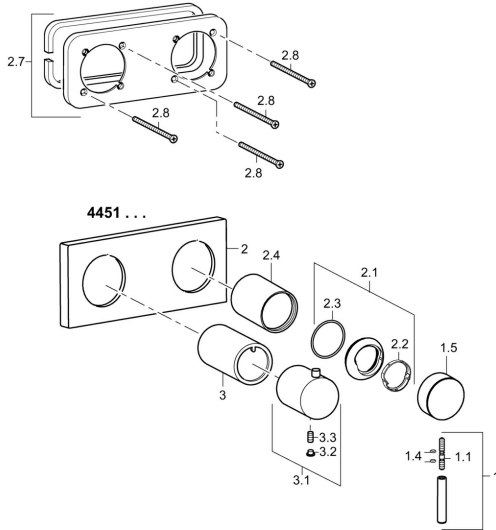

EAN: 4015474202849
static.hansa.com/44519503

Spare parts

SP44519503

| | Name | Code |
|------|----------------------------|----------|
| 1 | Lever, L=50, M5 IG | 59913335 |
| 1.1 | Screw, M5x35 | 59913299 |
| 1.4 | O-ring, d 3x1.5 | 59913100 |
| 1.5 | Cap Chrome | 59913332 |
| 2 | Cover plate, 175x75 Chrome | 59913703 |
| 2.1 | Covering cap Chrome | 59913364 |
| 2.2 | Bearing ring | 59913363 |
| 2.3 | O-ring, d 38x2 | 59913212 |
| 2.4 | Cover sleeve Chrome | 59913375 |
| 2.7 | Cover plate holder | 59913697 |
| 2.8 | Screw, M4x55 | 59913698 |
| 3 | Bushing Chrome | 59913702 |
| 3.1 | Handle Chrome | 59913724 |
| 3.2 | Cover plug Chrome | 59911840 |
| 3.3 | Screw, M5x6, SW2.5 | 59912617 |
| N.I. | Raising kit, 20 mm | 59913591 |