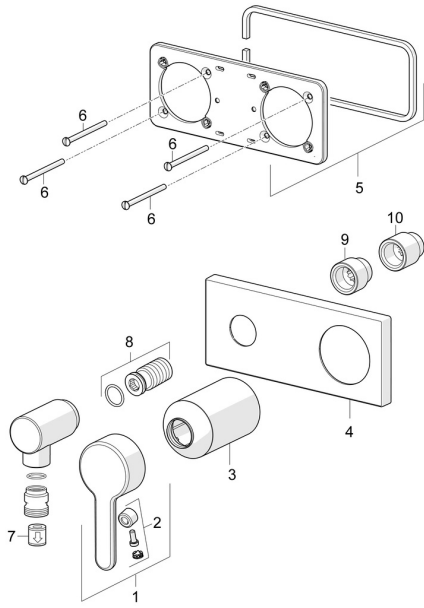

EAN: 4057304006944
static.hansa.com/44509583

Spare parts

SP44509583

	Name	Code
01	Lever Chrome	59914574
02	Symbol plug	59914573
03	Cover sleeve Chrome	59914572
04	Cover plate, 175x75 Chrome	59913866
05	Cover plate holder	59913697
06	Screw, M4x55	59913698
07	Non-return valve	59905714
08	Threaded sleeve, G1/2	59913865
09	Extension screw kit, G1/2, SW12, 15 mm	59913863
10	Extension screw kit, G1/2, SW12, 20 mm	59913864