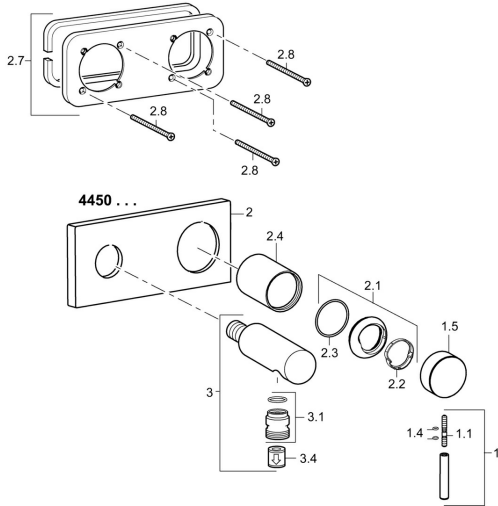

## Spare parts

### SP44509503

	Name	Code
1	Lever, L=50, M5 IG	59913335
1.1	Screw, M5x35	59913299
1.4	O-ring, d 3x1.5	59913100
1.5	Cap Chrome	59913332
2	Cover flange, 175x75 mm Chrome <b>Discontinued</b>	59913699
2.1	Covering cap Chrome	59913364
2.2	Bearing ring	59913363
2.3	O-ring, d 38x2	59913212
2.4	Cover sleeve Chrome	59913375
2.7	Cover plate holder	59913697
2.8	Screw, M4x55	59913698
3	Wall coupling Chrome <b>Discontinued</b>	59913700
3.1	Thread nipple, G1/2xM18x1	59911384
3.4	Non-return valve	59905714
N.I.	Raising kit, 20 mm	59913590