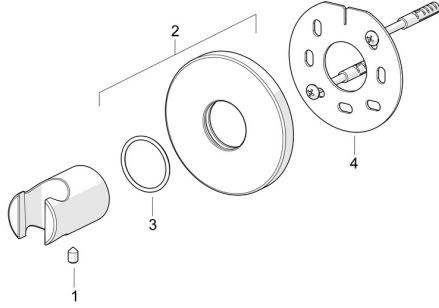

EAN: 4015474250314
static.hansa.com/44440173

Reserveonderdelen

SP44440173

	Naam	Code
1	Schroef, M5x8, SW2.5	59904755
2	Afdekplaat, d 75 mm Chroom	59913246
3	O-ring, d 26x2	59913423
4	Cover plate holder	59913710