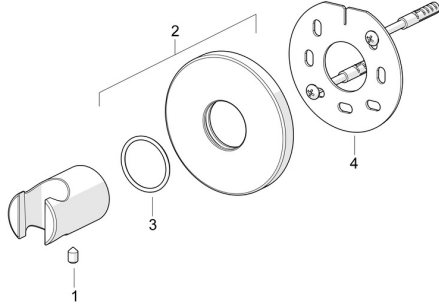

EAN: 4015474250314
static.hansa.com/44440173

Spare parts

SP44440173

| | Name | Code |
|---|------------------------------|----------|
| 1 | Screw, M5x8, SW2.5 | 59904755 |
| 2 | Cover flange, d 75 mm Chrome | 59913246 |
| 3 | O-ring, d 26x2 | 59913423 |
| 4 | Cover plate holder | 59913710 |