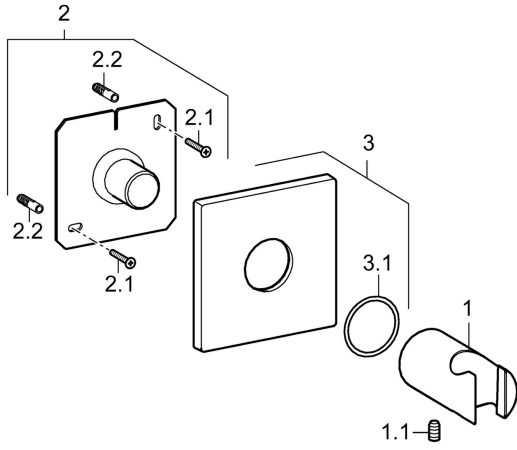

## Spare parts

### SP44440100

	Name	Code
1.1	Screw, M5x8, SW2.5	59904755
2	Supporting plate <b>Discontinued</b>	59913424
3	Cover plate, 75x75 mm Chrome	59913326
3.1	O-ring, d 26x2	59913423