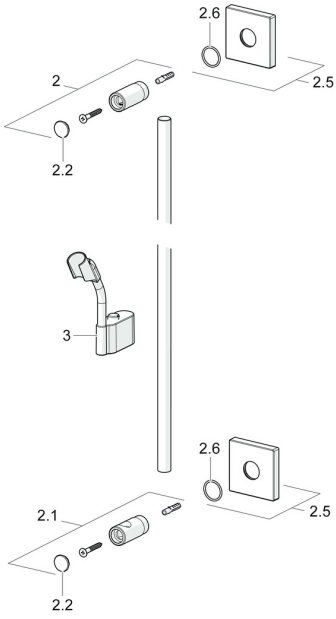

EAN: 4015474190030
static.hansa.com/44410190

Spare parts

SP44410100

	Name		Code
2	Holder Chrome Discontinued		59913712
2.1	Holder Chrome Discontinued		59913713
2.2	Cover Chrome		59913422
2.5	Cover plate, 75x75 mm Chrome		59913326
2.6	O-ring, d 26x2		59913423
3	Slide for shower rail, d 18 mm, (-2019) Discontinued		59913306
3	Slide for shower rail, d 18 mm Chrome		59912781
N.I.	Shower hose, L=1600 Satin		54120500