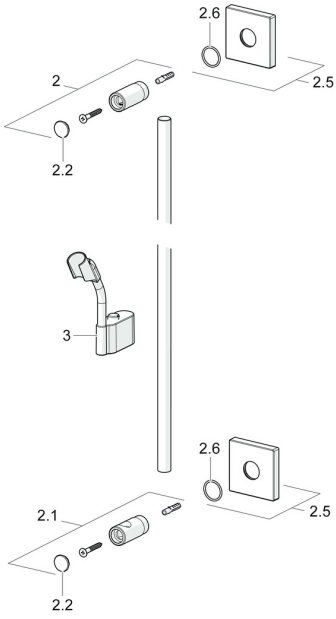

EAN: 4015474190122
static.hansa.com/44410100

Spare parts

SP44410100

	Name		Code
2	Holder Chrome Discontinued		59913712
2.1	Holder Chrome Discontinued		59913713
2.2	Cover Chrome		59913422
2.5	Cover plate, 75x75 mm Chrome		59913326
2.6	O-ring, d 26x2		59913423
3	Slide for shower rail, d 18 mm, (-2019) Discontinued		59913306
3	Slide for shower rail, d 18 mm Chrome		59912781
N.I.	Shower hose, L=1600 Satin		54120500