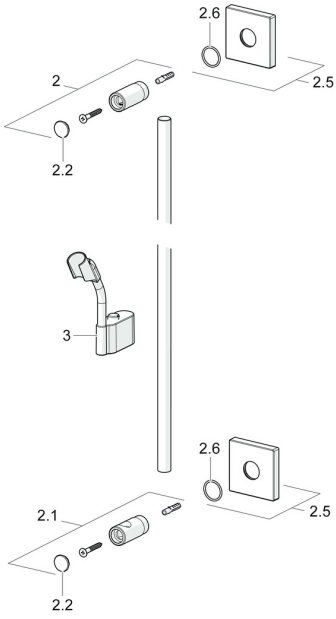

EAN: 4015474190023
static.hansa.com/44400190

Spare parts

SP44410100

	Name	Code
2	Holder Chrome Discontinued	59913712
2.1	Holder Chrome Discontinued	59913713
2.2	Cover Chrome	59913422
2.5	Cover plate, 75x75 mm Chrome	59913326
2.6	O-ring, d 26x2	59913423
3	Slide for shower rail, d 18 mm, (-2019) Discontinued	59913306
3	Slide for shower rail, d 18 mm Chrome	59912781
N.I.	Shower hose, L=1600 Satin	54120500