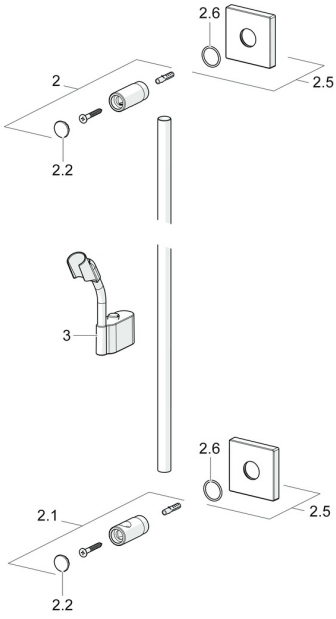

EAN: 4015474194274
static.hansa.com/44400100

Spare parts

SP44410100

	Name		Code
2	Holder Chrome Discontinued		59913712
2.1	Holder Chrome Discontinued		59913713
2.2	Cover Chrome		59913422
2.5	Cover plate, 75x75 mm Chrome		59913326
2.6	O-ring, d 26x2		59913423
3	Slide for shower rail, d 18 mm, (-2019) Discontinued		59913306
3	Slide for shower rail, d 18 mm Chrome		59912781
N.I.	Shower hose, L=1600 Satin		54120500