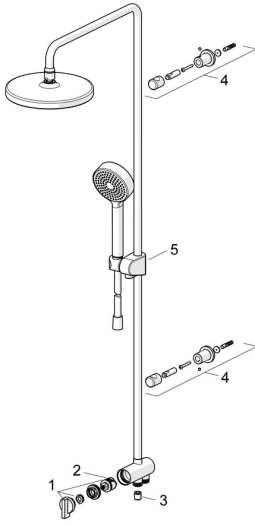

EAN: 4057304015953
static.hansa.com/44380300

Spare parts

SP44380200

	Name	Code
01	Diverter	59914119
02	Diverter	59914183
03	Non-return valve, DN15	59914250
04	Shower pipe holder Chrome	59914773
05	Slide for shower rail Chrome	59914392
N.I.	Shower hose, L=1000, G1/2xG1/2	59913813