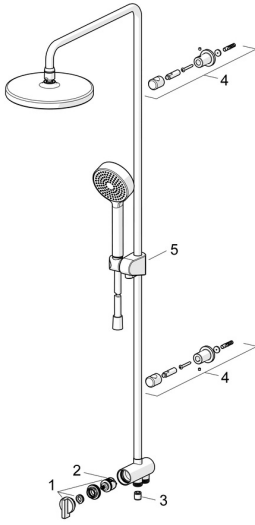

EAN: 4057304010996
static.hansa.com/44380200

Spare parts

SP44380200

	Name	Code
01	Diverter	59914119
02	Diverter	59914183
03	Non-return valve, DN15	59914250
04	Shower pipe holder Chrome	59914773
05	Slide for shower rail Chrome	59914392
N.I.	Shower hose, L=1000, G1/2xG1/2	59913813