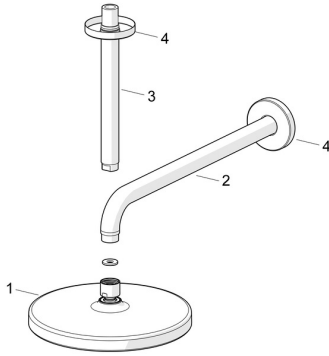

EAN: 4057304015946
static.hansa.com/44370200

Spare parts

SP44360100

	Name	Code
01	Overhead shower, d 200 mm Chrome	44740100
01	Overhead shower, 200x200 mm Chrome	44740200
02	Shower pipe, L=350	59913748
03	Shower pipe, L=200 mm Chrome	59913749
04	Cover flange, d 65 mm Chrome	59913750