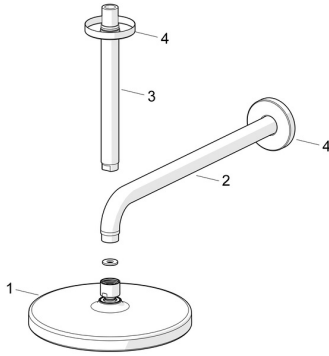

## Spare parts

### SP44360100

	Name	Code
01	Overhead shower, d 200 mm Chrome	44740100
01	Overhead shower, 200x200 mm Chrome	44740200
02	Shower pipe, L=350	59913748
03	Shower pipe, L=200 mm Chrome	59913749
04	Cover flange, d 65 mm Chrome	59913750