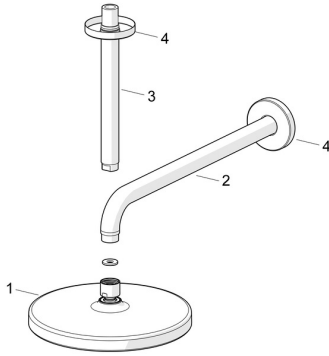

EAN: 4057304015939
static.hansa.com/44360200

Spare parts

SP44360100

	Name	Code
01	Overhead shower, d 200 mm Chrome	44740100
01	Overhead shower, 200x200 mm Chrome	44740200
02	Shower pipe, L=350	59913748
03	Shower pipe, L=200 mm Chrome	59913749
04	Cover flange, d 65 mm Chrome	59913750