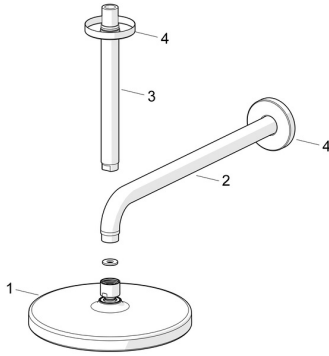

EAN: 4057304013379
static.hansa.com/44360100

Spare parts

SP44360100

	Name	Code
01	Overhead shower, d 200 mm Chrome	44740100
01	Overhead shower, 200x200 mm Chrome	44740200
02	Shower pipe, L=350	59913748
03	Shower pipe, L=200 mm Chrome	59913749
04	Cover flange, d 65 mm Chrome	59913750