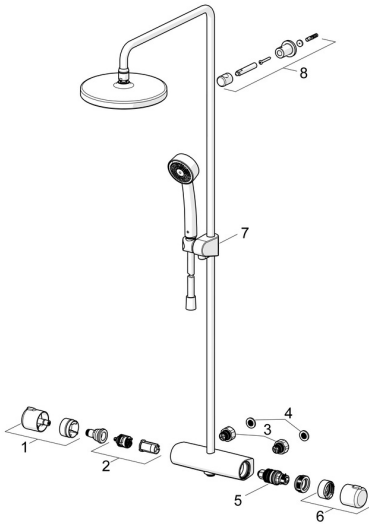

EAN: 4057304015960
static.hansa.com/44350230

Spare parts

SP44350130

	Name	Code
01	Flow control handle Chrome	59914397
02	Diverter and cartridge	59914116
03	Combiner	59914472
04	Filter sealing, G3/4	59911076
05	Thermostatic cartridge, 3.4	59914114
06	Temperature control handle Chrome	59914396
07	Slide for shower rail Chrome	59914392
08	Shower pipe holder Chrome	59914773