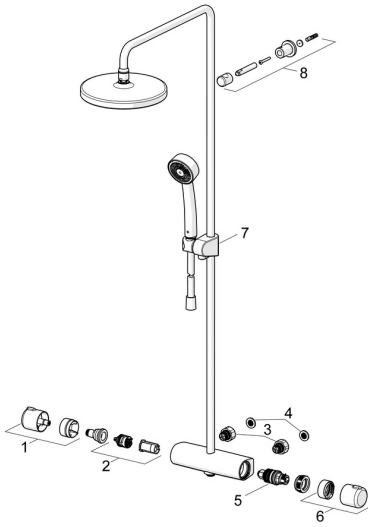

## Spare parts

### SP44350130

	Name	Code
01	Flow control handle Chrome	59914397
02	Diverter and cartridge	59914116
03	Combiner	59914472
04	Filter sealing, G3/4	59911076
05	Thermostatic cartridge, 3.4	59914114
06	Temperature control handle Chrome	59914396
07	Slide for shower rail Chrome	59914392
08	Shower pipe holder Chrome	59914773