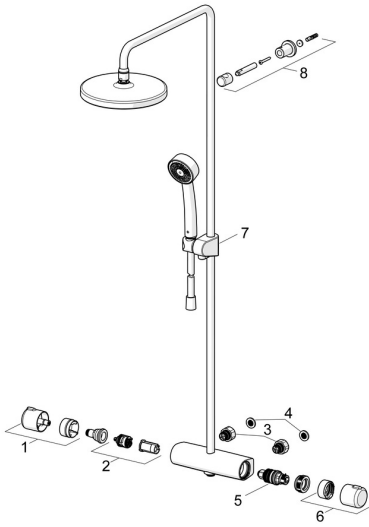

EAN: 4057304018497
static.hansa.com/443501300007

Spare parts

SP44350130

	Name	Code
01	Flow control handle Chrome	59914397
02	Diverter and cartridge	59914116
03	Combiner	59914472
04	Filter sealing, G3/4	59911076
05	Thermostatic cartridge, 3.4	59914114
06	Temperature control handle Chrome	59914396
07	Slide for shower rail Chrome	59914392
08	Shower pipe holder Chrome	59914773