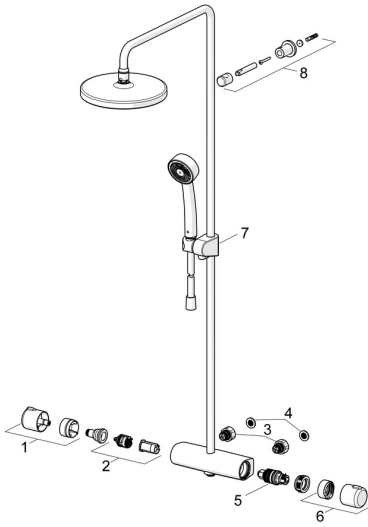

EAN: 4057304012877
static.hansa.com/44350130

Spare parts

SP44350130

	Name	Code
01	Flow control handle Chrome	59914397
02	Diverter and cartridge	59914116
03	Combiner	59914472
04	Filter sealing, G3/4	59911076
05	Thermostatic cartridge, 3.4	59914114
06	Temperature control handle Chrome	59914396
07	Slide for shower rail Chrome	59914392
08	Shower pipe holder Chrome	59914773