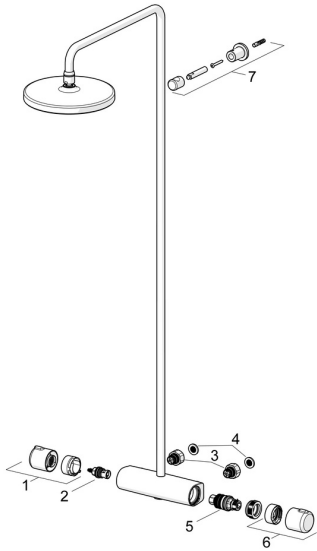

EAN: 4057304010958
static.hansa.com/44350100

Spare parts

SP44350100

	Name	Code
01	Flow control handle Chrome	59914395
02	Headpart, G1/2	59914207
03	Combiner	59914472
04	Filter sealing, G3/4	59911076
05	Thermostatic cartridge, 3.4	59914114
06	Temperature control handle Chrome	59914396
07	Shower pipe holder Chrome	59914773