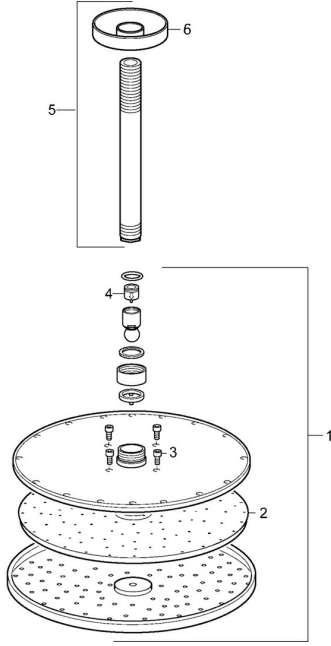

EAN: 4015474252837
static.hansa.com/44270300

Spare parts

SP44270300

	Name	Code
1	Overhead shower, d 300 mm Chrome	59913746
2	Nozzle plate, d 300 mm, (-2019)	59913752
3	Screw	59913754
4	Flow limiter	59913753
5	Shower pipe, L=200 mm Chrome	59913749
6	Cover flange, d 65 mm Chrome	59913750